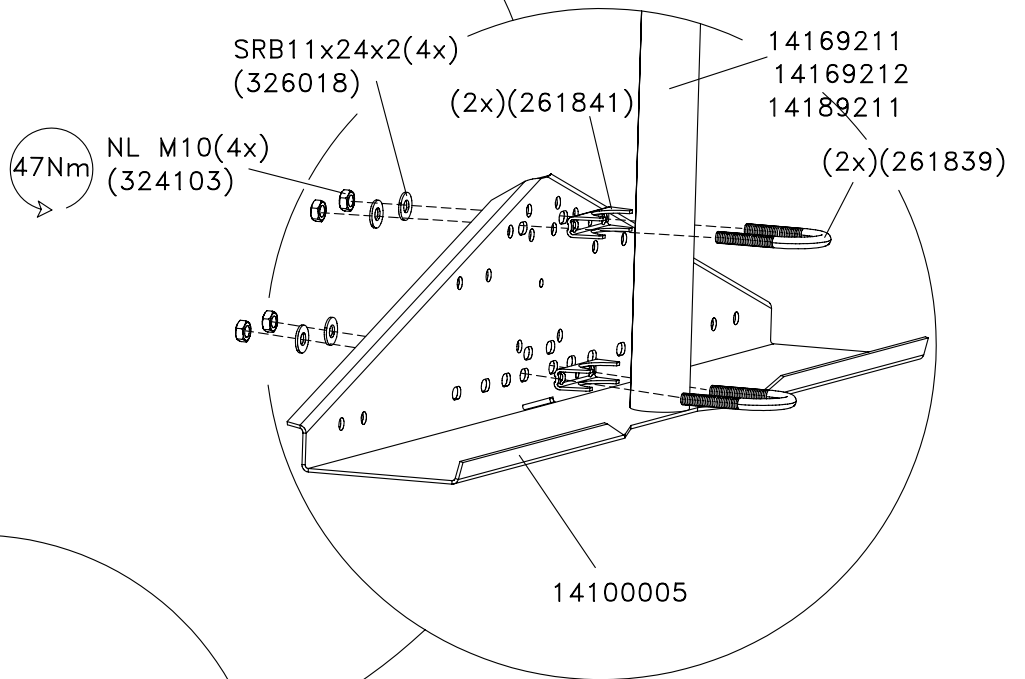

HAGS		ANEBY, SWEDEN	
		+46(0)380-47300	
		www.hags.com	
Glider			
142 692			
2(4)			
🏠	MN	👁️	TJ
2010-01-15		2