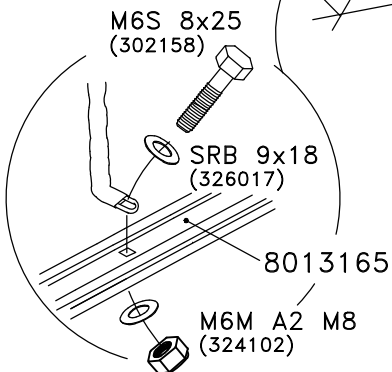

TYPE	HAGS.NO
 2,60m	8009682
 0,62m	8013165

(4x)

Screw thr-forming
M8x25-8.8-(ISO7380)
(8008506)

 MA45060310

HAGS		ANEBY, SWEDEN +46(0)380-47300 www.hags.com	
Climbing Rope, S, Steel post			
450 735 10			
1(1)			
	TJ		+