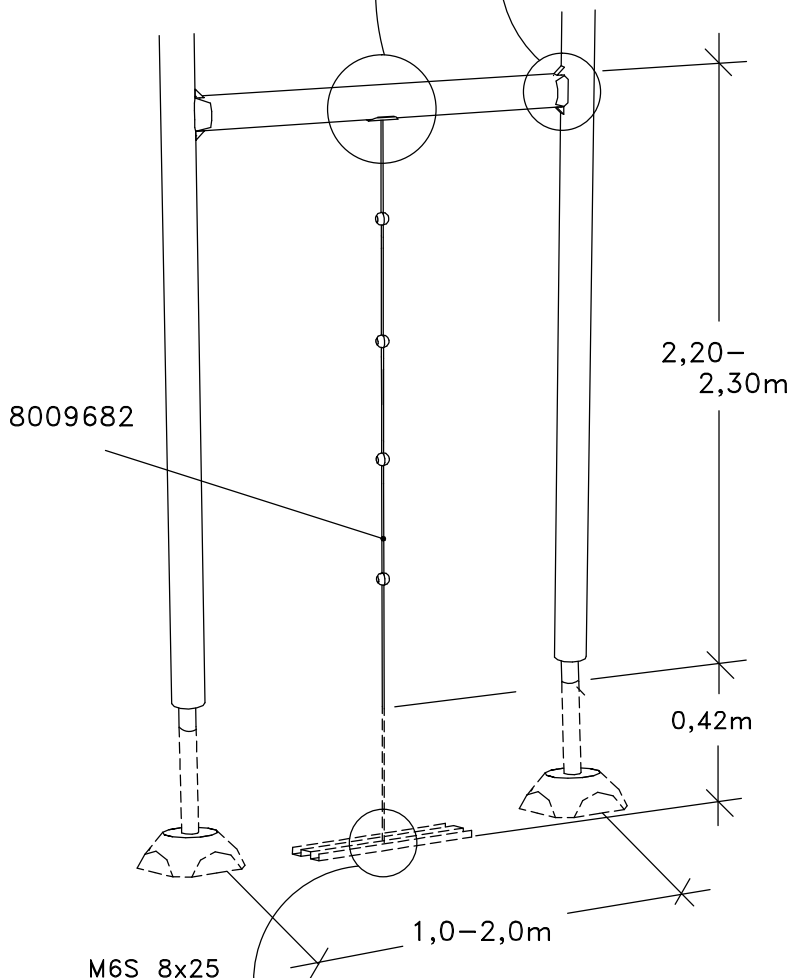

TYPE	HAGS.NO
 2,60m	8009682
 0,62m	8013165

(4x)

Screw thr-forming
M8x25-8.8-(ISO7380)
(8008506)

 MA45060310

HAGS		ANEBY, SWEDEN +46(0)380-47300 www.hags.com	
Climbing Rope, S, Steel post			
450 735 10			
1(1)			
	TJ		+