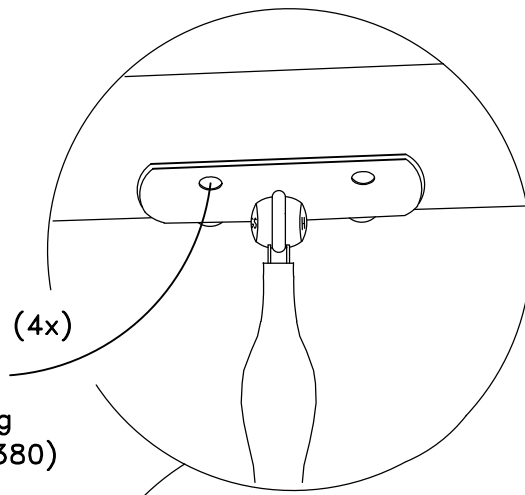

TYPE	HAGS.NO
 2,60m	8009682
 0,62m	8013165

(4x)

Screw thr-forming
M8x25-8.8-(ISO7380)
(8008506)

 MA45060310

HAGS		ANEBY, SWEDEN +46(0)380-47300 www.hags.com	
Climbing Rope, S, Steel post			
450 735 10			
1(1)			
	TJ		+