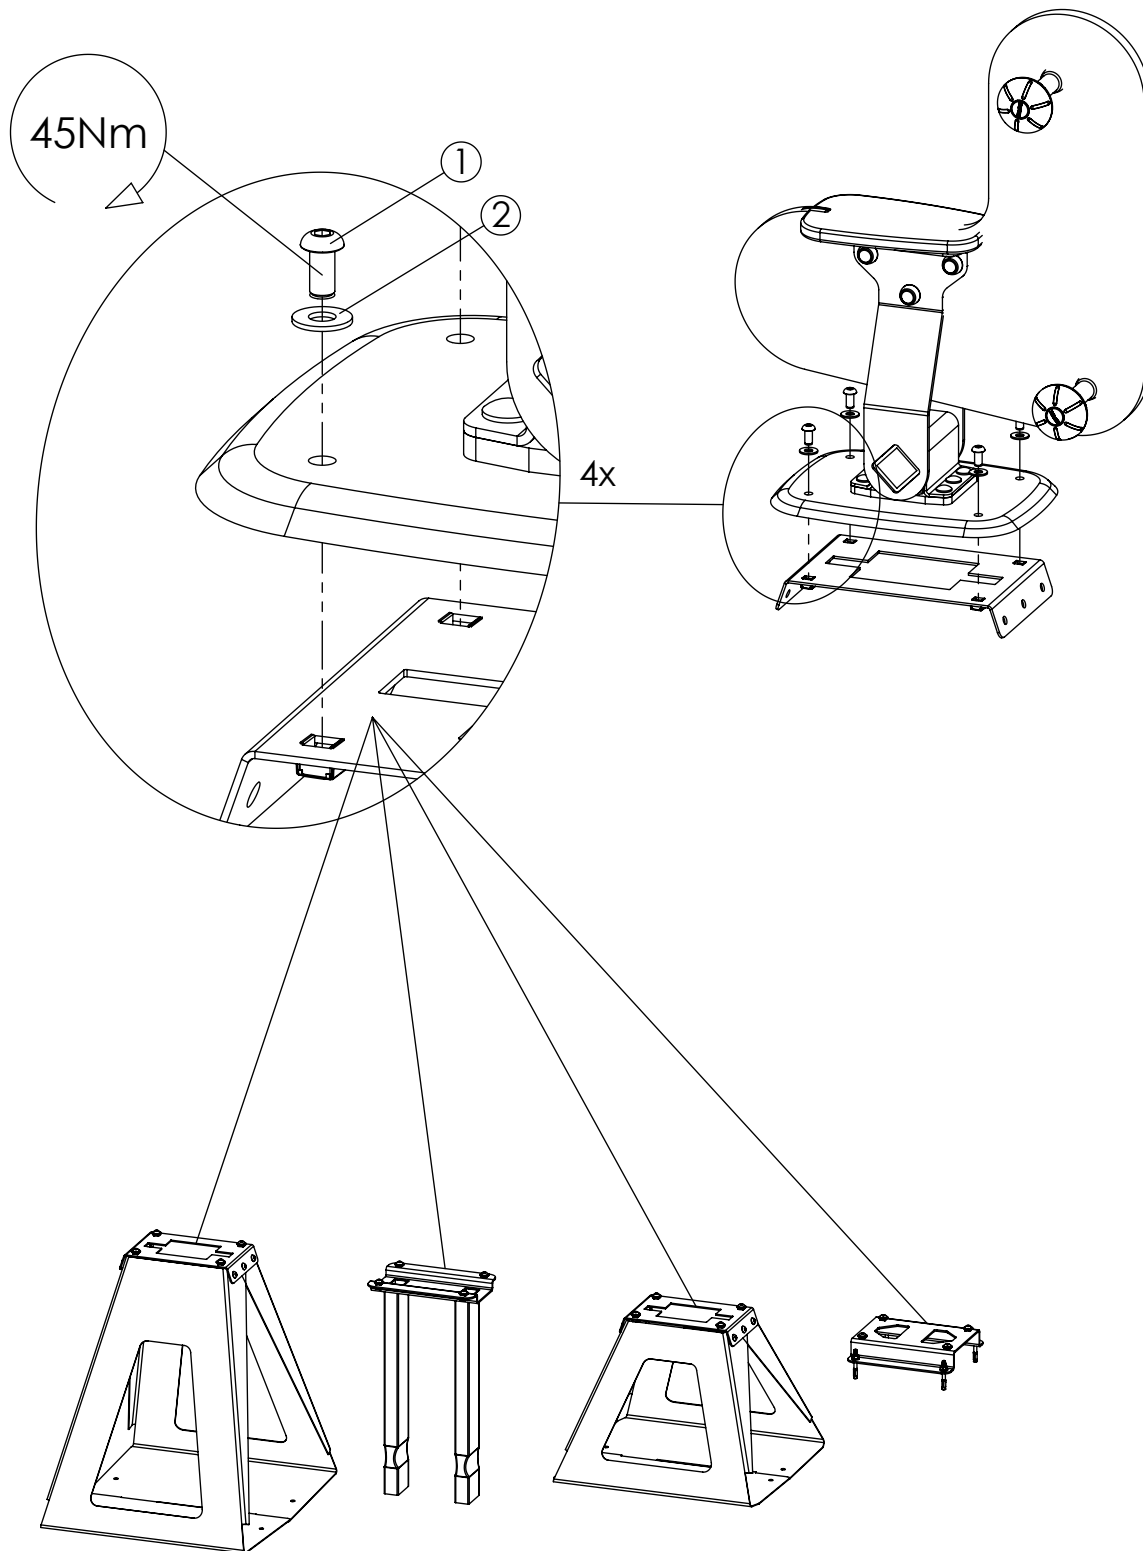

HAGS

ANEBY, SWEDEN
+46(0)380-47300
www.hags.com

Rocking equipment
MASW34388
2 (2)

NR.	Description MA	Item Number	QTY
1	MK6S M10x20 mm	8008451 (302506)	4
2	Ø11x24x2 mm	8008850 (326018)	4