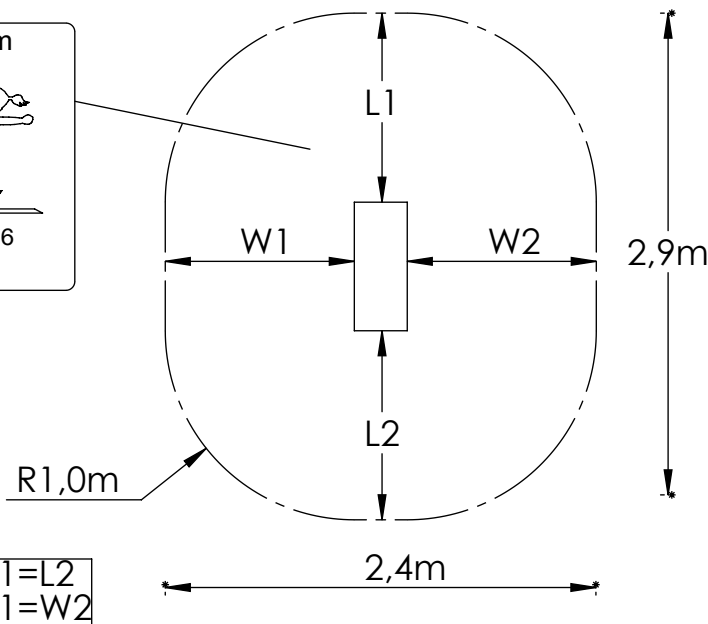

L1=L2
W1=W2

HAGS

ANEBY,
SWEDEN
+46(0)380-
47300
www.hags.com

Rocking equipment

MASW34388

1 (2)

TJ

ToB

2017-11-30

2