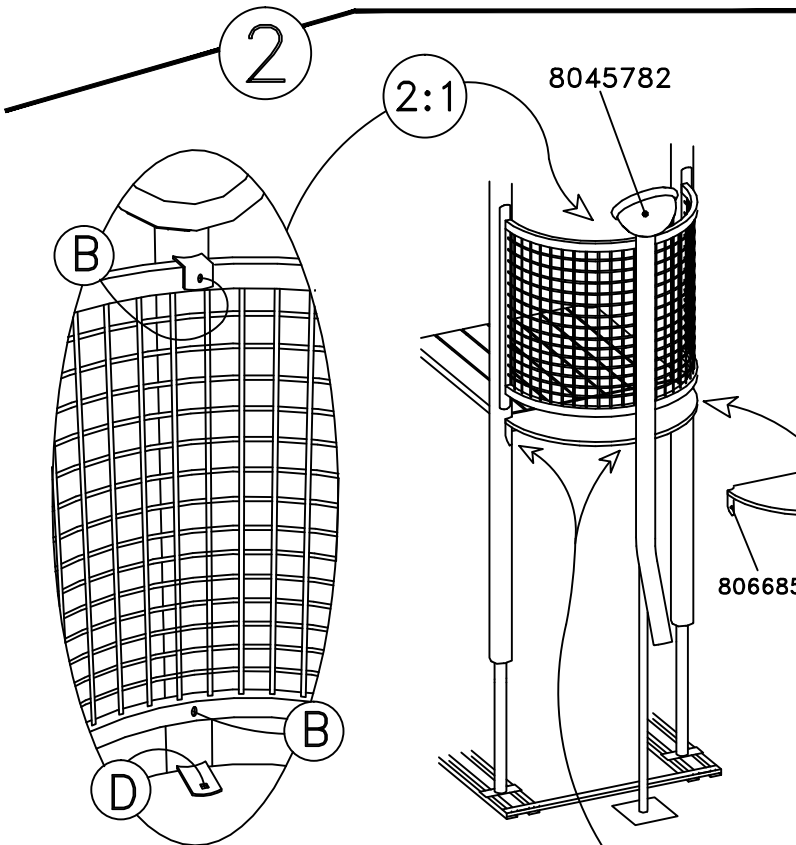

TYPE	HAGS.NO
 0,33x0,71x0,76m	8045152
 2,28m	8045782
 0,36x0,67m	8066231

A	TKFT 6x38 (8008651)	15/7x3 (8035290)
B	COVER 8 (8005958)	SRB 9x18 (8008849)
	M6S 8x20 (8008341)	CAP 8 (8005957)
C	MVBF 6x30 (8039271)	SRB 7x14 (8008848)
	DIST 6 (8005953)	CAP 6 (8005951)
	N 6 (8008794)	COVER 6 (8005952)
D	MVBF 8x35 (8039279)	SRB 9x18 (8008849)
	DIST 8 (8005959)	CAP 8 (8005956)
	N 8 (8008795)	COVER 8 (8005958)