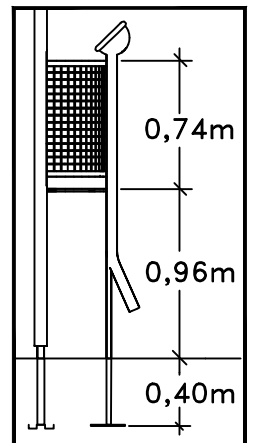

TYPE	HAGS.NO
 0,33x0,71x0,76m	8045152
 2,28m	8045782
 0,36x0,67m	8066231

A	TKFT 6x38 (8008651)	15/7x3 (8035290)
B	COVER 8 (8005958)	SRB 9x18 (8008849)
	M6S 8x20 (8008341)	CAP 8 (8005957)
C	MVBF 6x30 (8039271)	SRB 7x14 (8008848)
	DIST 6 (8005953)	CAP 6 (8005951)
	N 6 (8008794)	COVER 6 (8005952)
D	MVBF 8x35 (8039279)	SRB 9x18 (8008849)
	DIST 8 (8005959)	CAP 8 (8005956)
	N 8 (8008795)	COVER 8 (8005958)