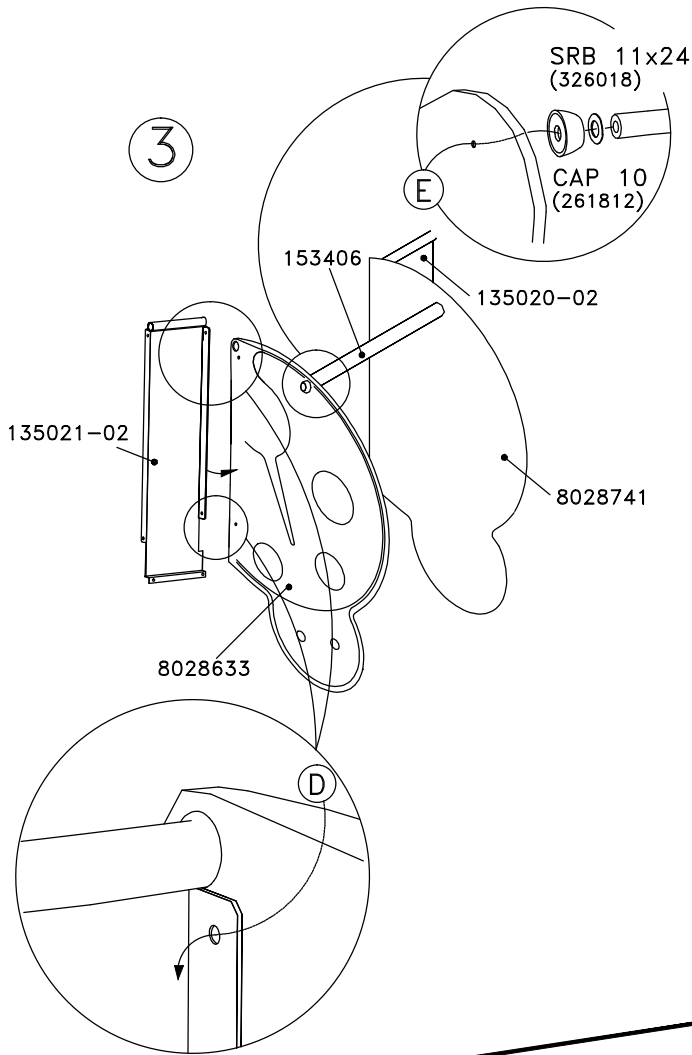

HAGS		ANEBY, SWEDEN	
		+46(0)380-47300	
		www.hags.com	
HPL Slide			
8028631			
2(2)			
HB	DN	2011-10-27	0