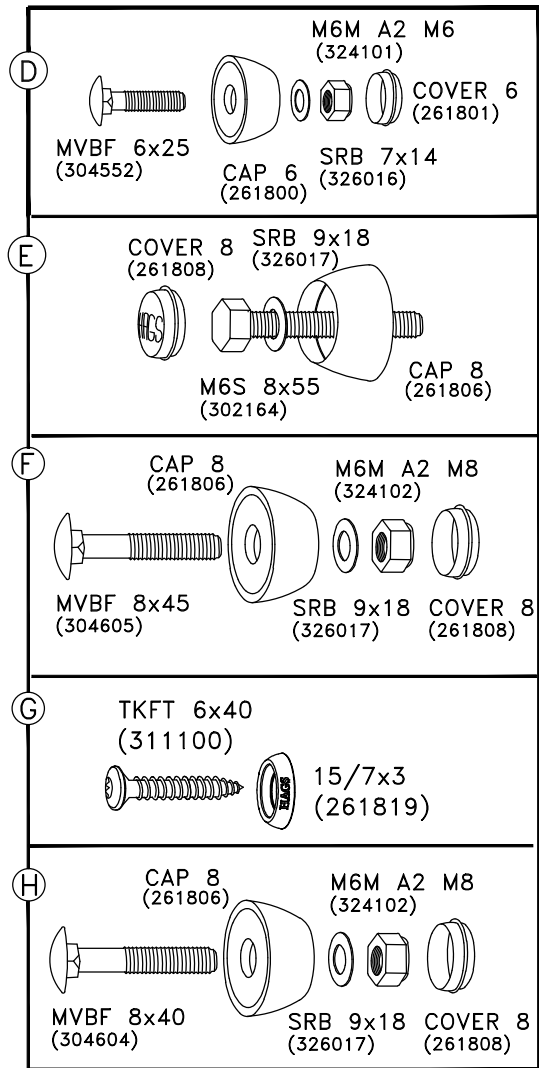

HAGS		ANEBY, SWEDEN	
		+46(0)380-47300	
		www.hags.com	
HPL Slide			
8028631			
2(2)			
HB	DN	2011-10-27	0