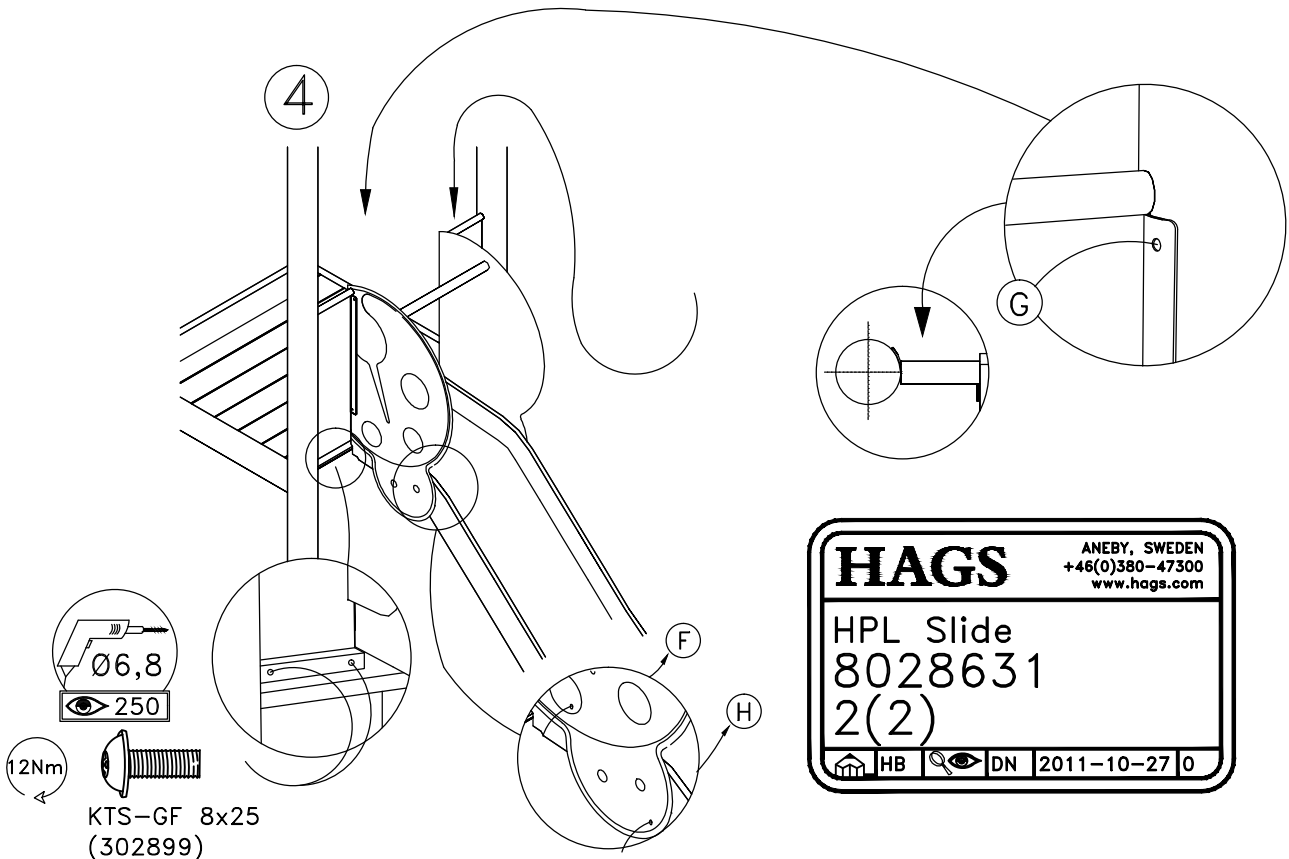

HAGS		ANEBY, SWEDEN	
		+46(0)380-47300	
		www.hags.com	
HPL Slide			
8028631			
2(2)			
HB	DN	2011-10-27	0